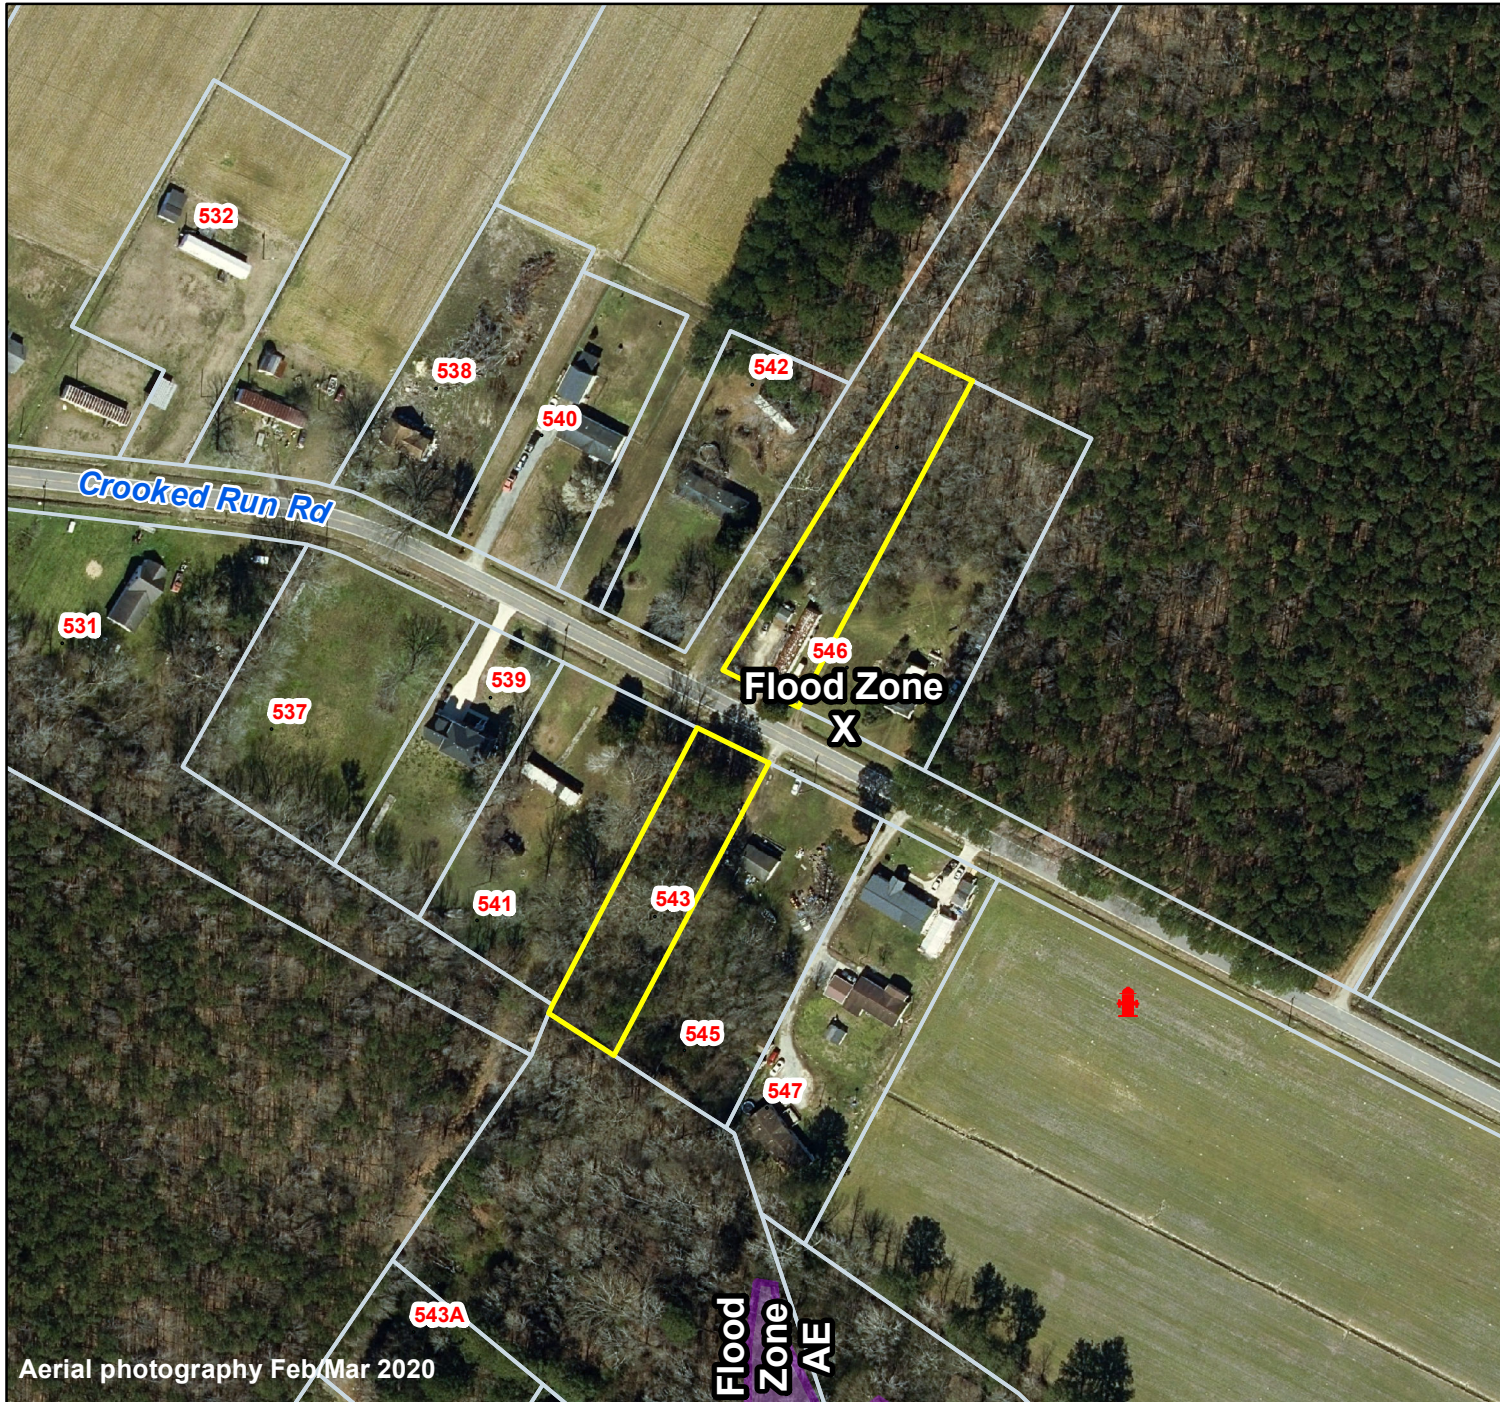

# Pasquotank County, NC

Parcel ID: 7968 750610

Map: P110-59-1

LOT: 0

00543 CROOKED RUN RD  
RIDDICK, WILLIAM H & LILLE  
% DELON RIDDICK  
126 TIFF LANE  
ELIZABETH CITY NC 27909

Deed Book:  
Deed Page:  
Date: 0

Land Value: 30300  
Ag Value: 0  
Bldg Value: 1200  
Total Value: 31500

Taxed Acres: 1.11

Aerial photography Feb/Mar 2020

## FLOOD MAP

Effective Date December 21 2018

This is not the OFFICIAL flood map; however, it is drawn using data provided by NC Floodplain Mapping to be used with local GIS. The official map can be viewed at [fris.nc.gov](http://fris.nc.gov)